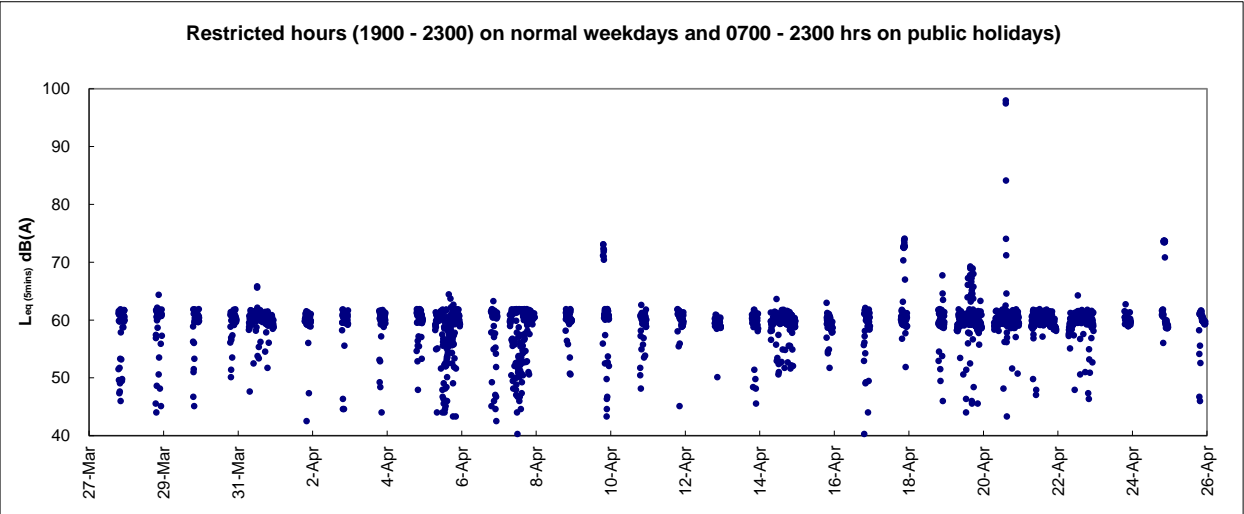

Graphic Presentation of Real Time Noise Monitoring Result (RTN2a- Hong Kong Electric Centre)