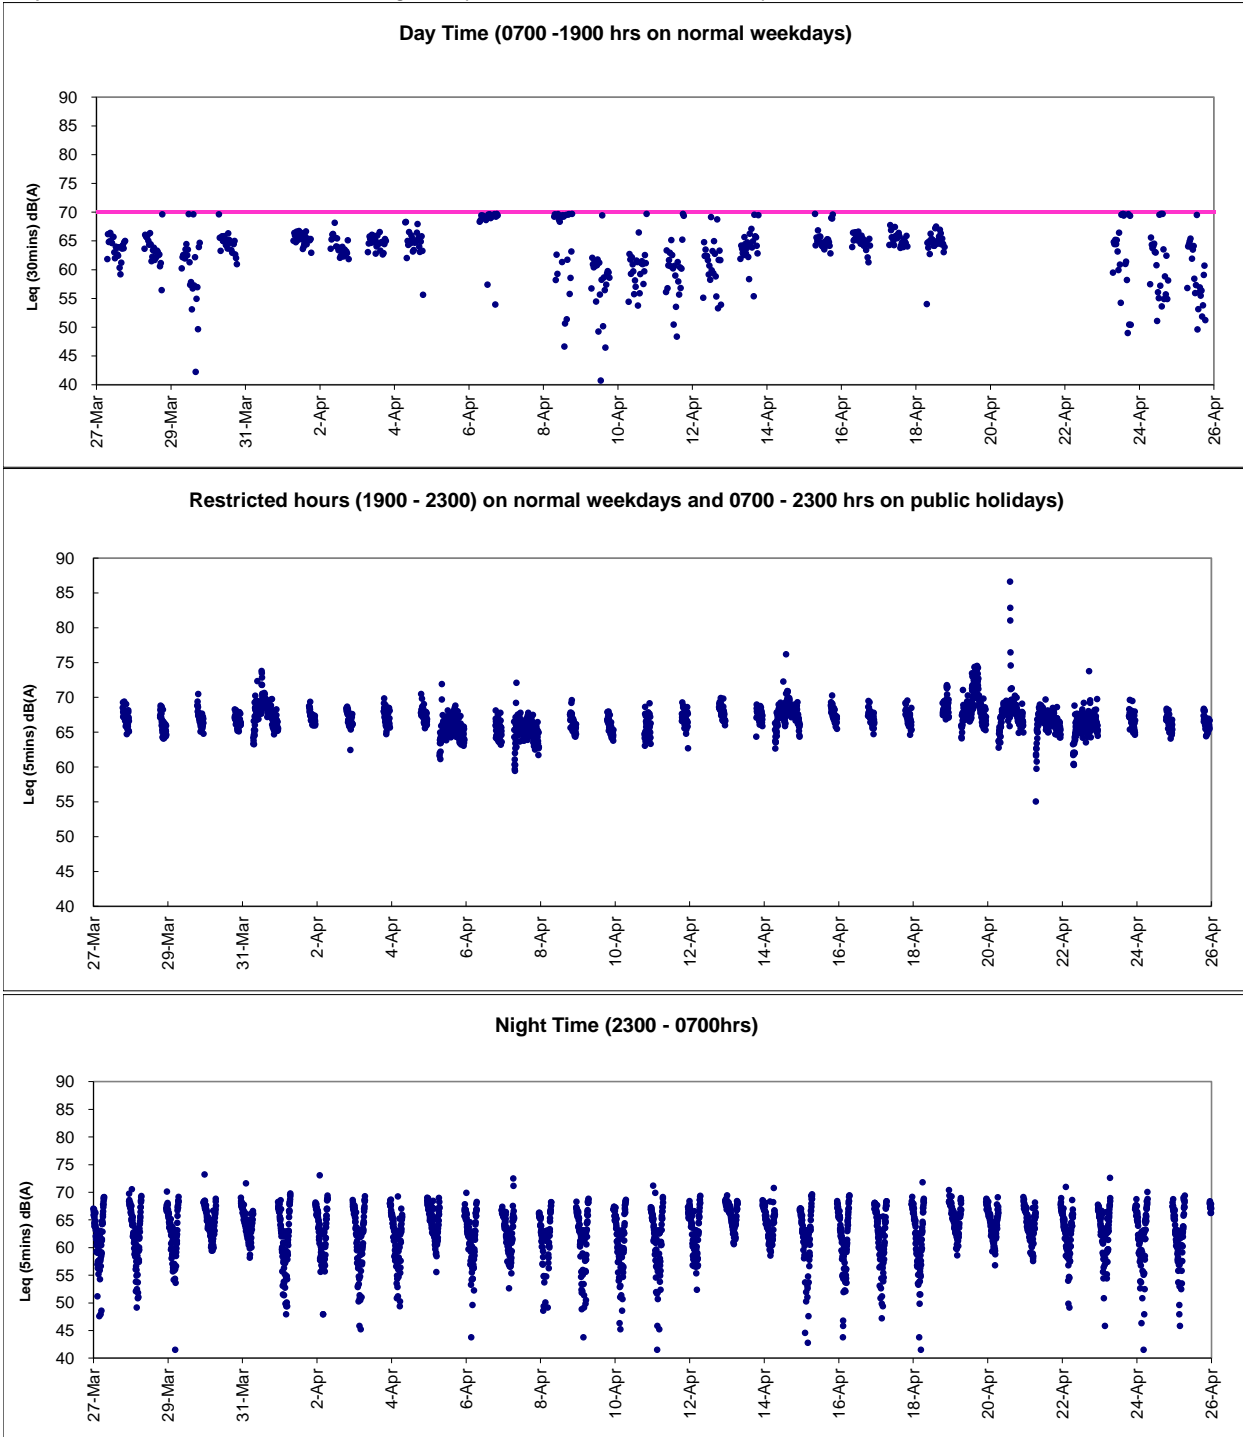

Graphic Presentation of Real Time Noise Monitoring Result (RTN1-Food and Environmental Hygiene Department Depot)

Graphic Presentation of Real Time Noise Monitoring Result (RTN1-Food and Environmental Hygiene Department Depot)

Graphic Presentation of Real Time Noise Monitoring Result (RTN1-Food and Environmental Hygiene Department Depot)

Graphic Presentation of Real Time Noise Monitoring Result (RTN2a- Hong Kong Electric Centre)

Graphic Presentation of Real Time Noise Monitoring Result (RTN2a- Hong Kong Electric Centre)

Graphic Presentation of Real Time Noise Monitoring Result (RTN2a- Hong Kong Electric Centre)

Graphic Presentation of Real Time Noise Monitoring Result (RTN3-Yu Lee Mo Fan Memorial School)

Graphic Presentation of Real Time Noise Monitoring Result (RTN3-Yu Lee Mo Fan Memorial School)

Graphic Presentation of Real Time Noise Monitoring Result (RTN3-Yu Lee Mo Fan Memorial School)

Graphic Presentation of Real Time Noise Monitoring Result (RTN4-Causeway Bay Community Centre)