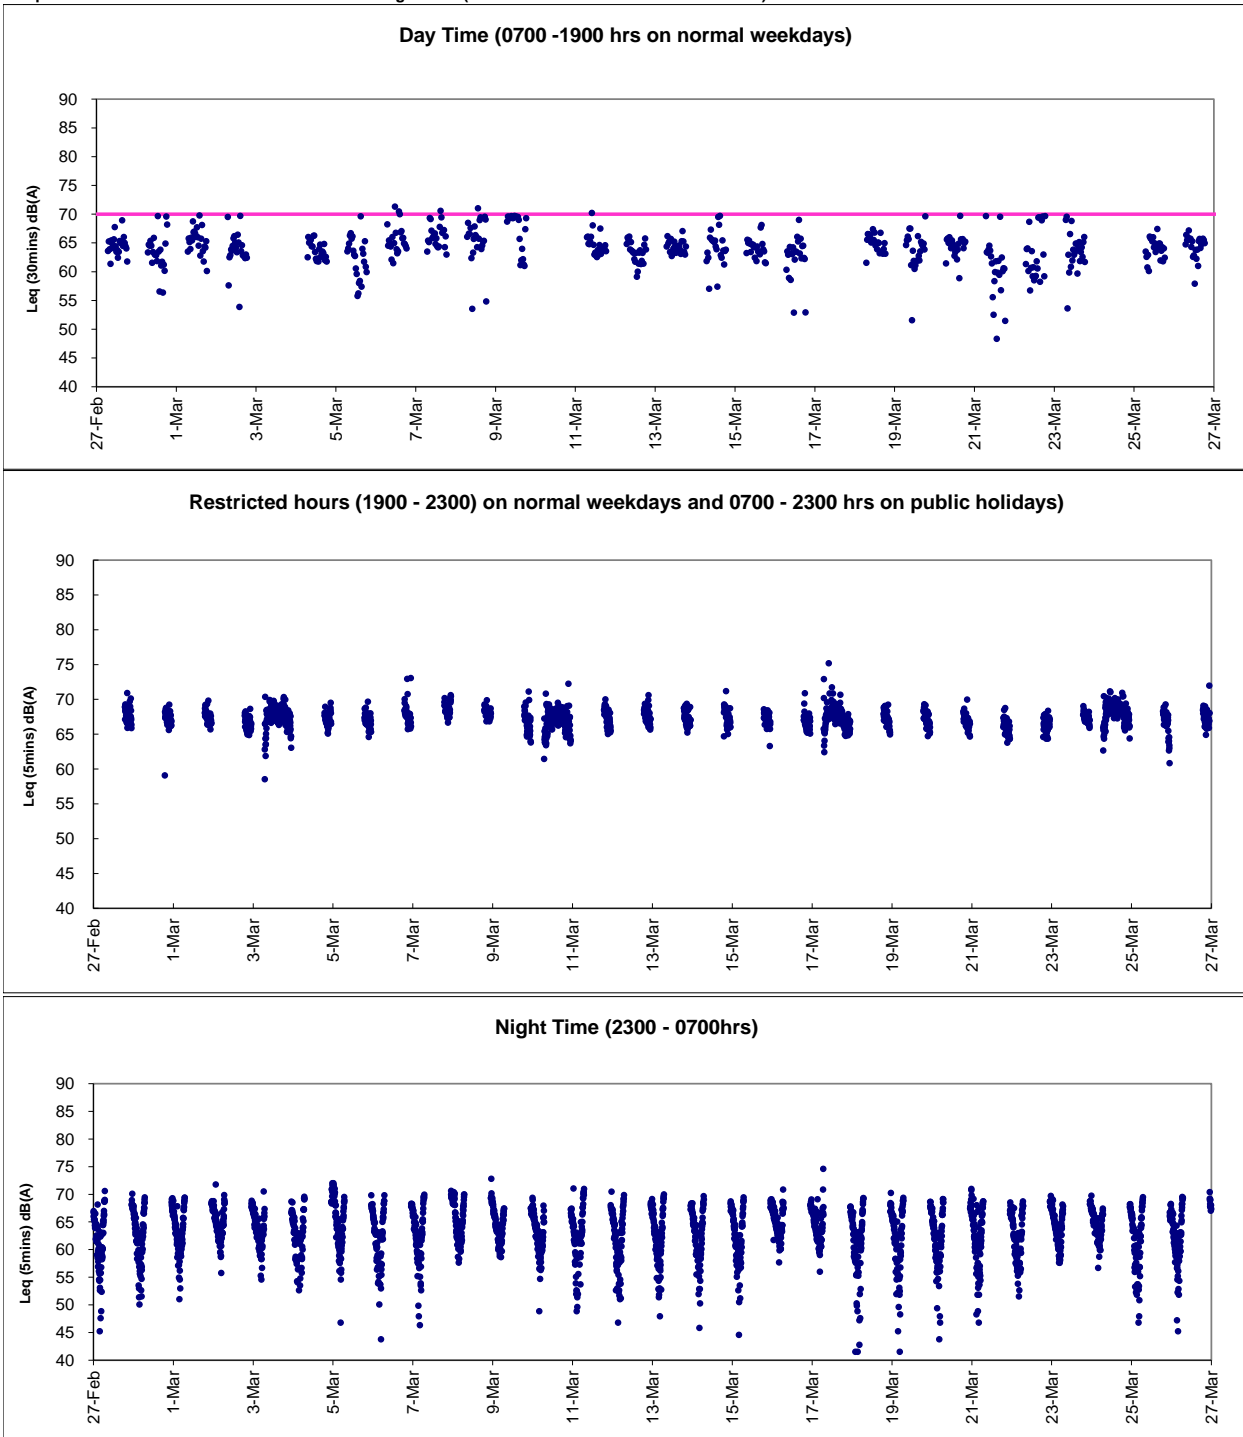

Graphic Presentation of Real Time Noise Monitoring Result (RTN1-Food and Environmental Hygiene Department Depot)

Graphic Presentation of Real Time Noise Monitoring Result (RTN1-Food and Environmental Hygiene Department Depot)

Graphic Presentation of Real Time Noise Monitoring Result (RTN1-Food and Environmental Hygiene Department Depot)

Graphic Presentation of Real Time Noise Monitoring Result (RTN2a- Hong Kong Electric Centre)

Graphic Presentation of Real Time Noise Monitoring Result (RTN2a- Hong Kong Electric Centre)

Graphic Presentation of Real Time Noise Monitoring Result (RTN2a- Hong Kong Electric Centre)

Graphic Presentation of Real Time Noise Monitoring Result (RTN3-Yu Lee Mo Fan Memorial School)