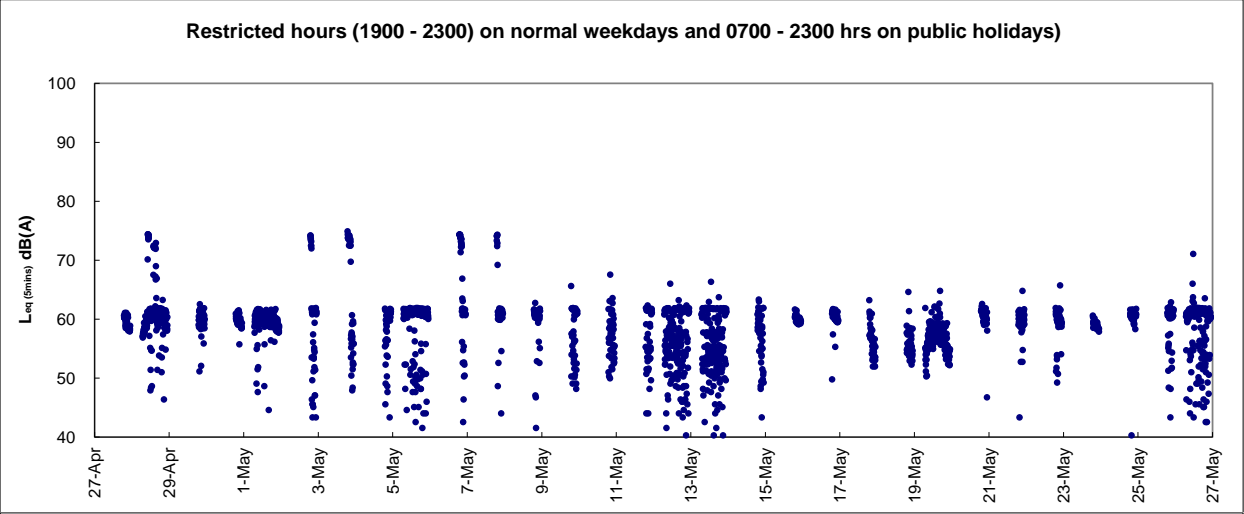

Graphic Presentation of Real Time Noise Monitoring Result (RTN2a- Hong Kong Electric Centre)