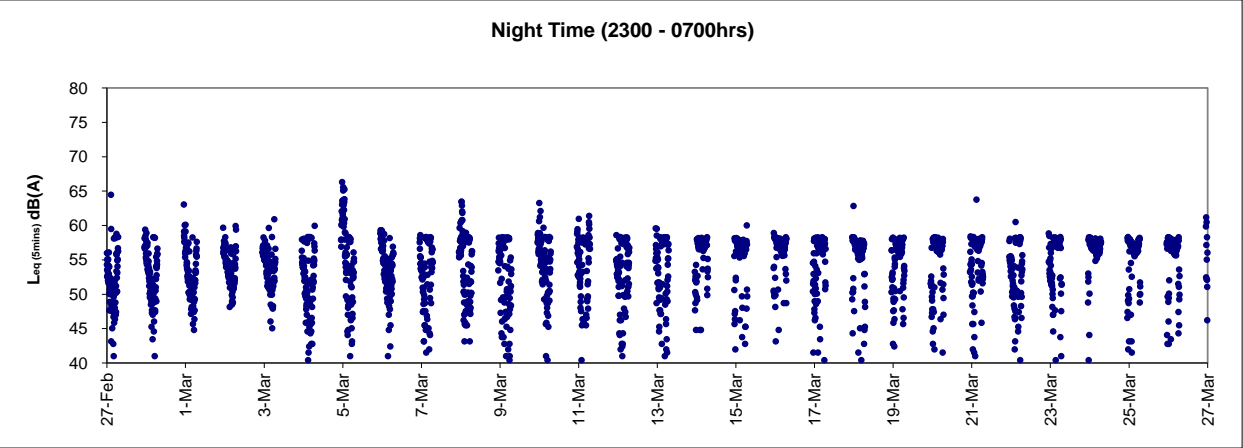

Graphic Presentation of Real Time Noise Monitoring Result (RTN1-Food and Environmental Hygiene Department Depot)

Graphic Presentation of Real Time Noise Monitoring Result (RTN1-Food and Environmental Hygiene Department Depot)

Graphic Presentation of Real Time Noise Monitoring Result (RTN1-Food and Environmental Hygiene Department Depot)

Graphic Presentation of Real Time Noise Monitoring Result (RTN2a- Hong Kong Electric Centre)