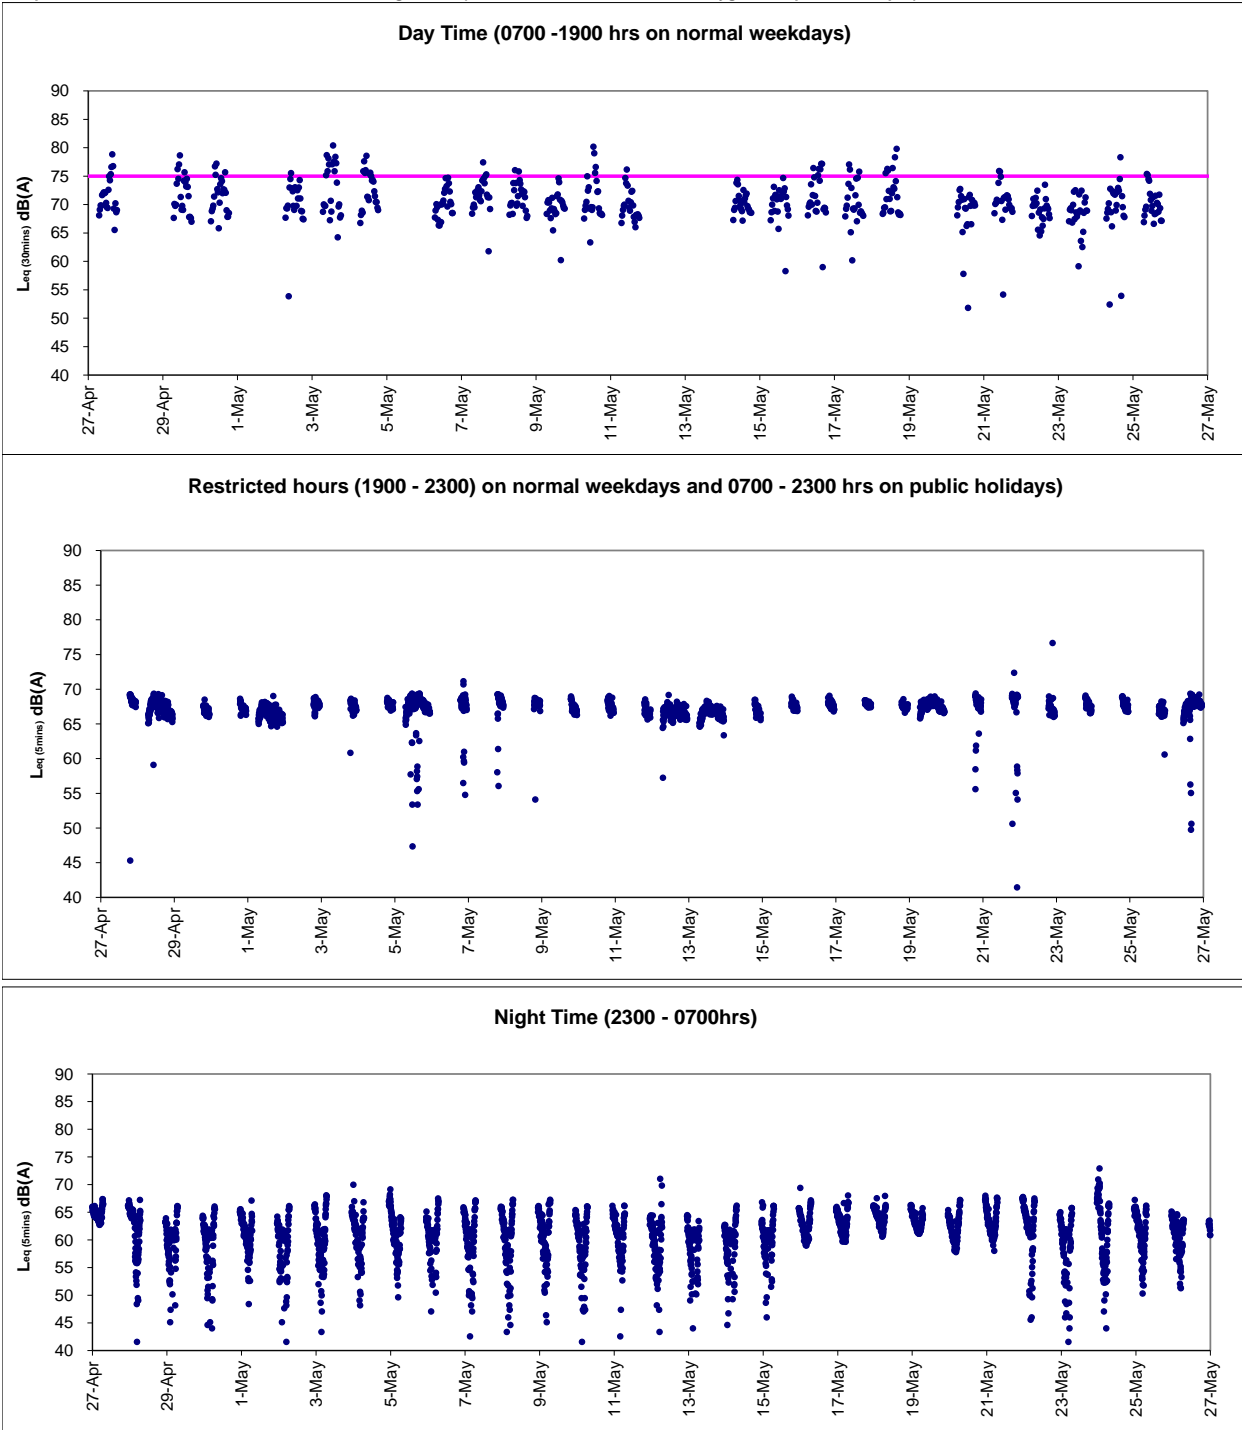

Graphic Presentation of Real Time Noise Monitoring Result (RTN1-Food and Environmental Hygiene Department Depot)

Graphic Presentation of Real Time Noise Monitoring Result (RTN1-Food and Environmental Hygiene Department Depot)

Graphic Presentation of Real Time Noise Monitoring Result (RTN1-Food and Environmental Hygiene Department Depot)

Graphic Presentation of Real Time Noise Monitoring Result (RTN2a- Hong Kong Electric Centre)

Graphic Presentation of Real Time Noise Monitoring Result (RTN2a- Hong Kong Electric Centre)

Graphic Presentation of Real Time Noise Monitoring Result (RTN2a- Hong Kong Electric Centre)

Graphic Presentation of Real Time Noise Monitoring Result (RTN3-Yu Lee Mo Fan Memorial School)