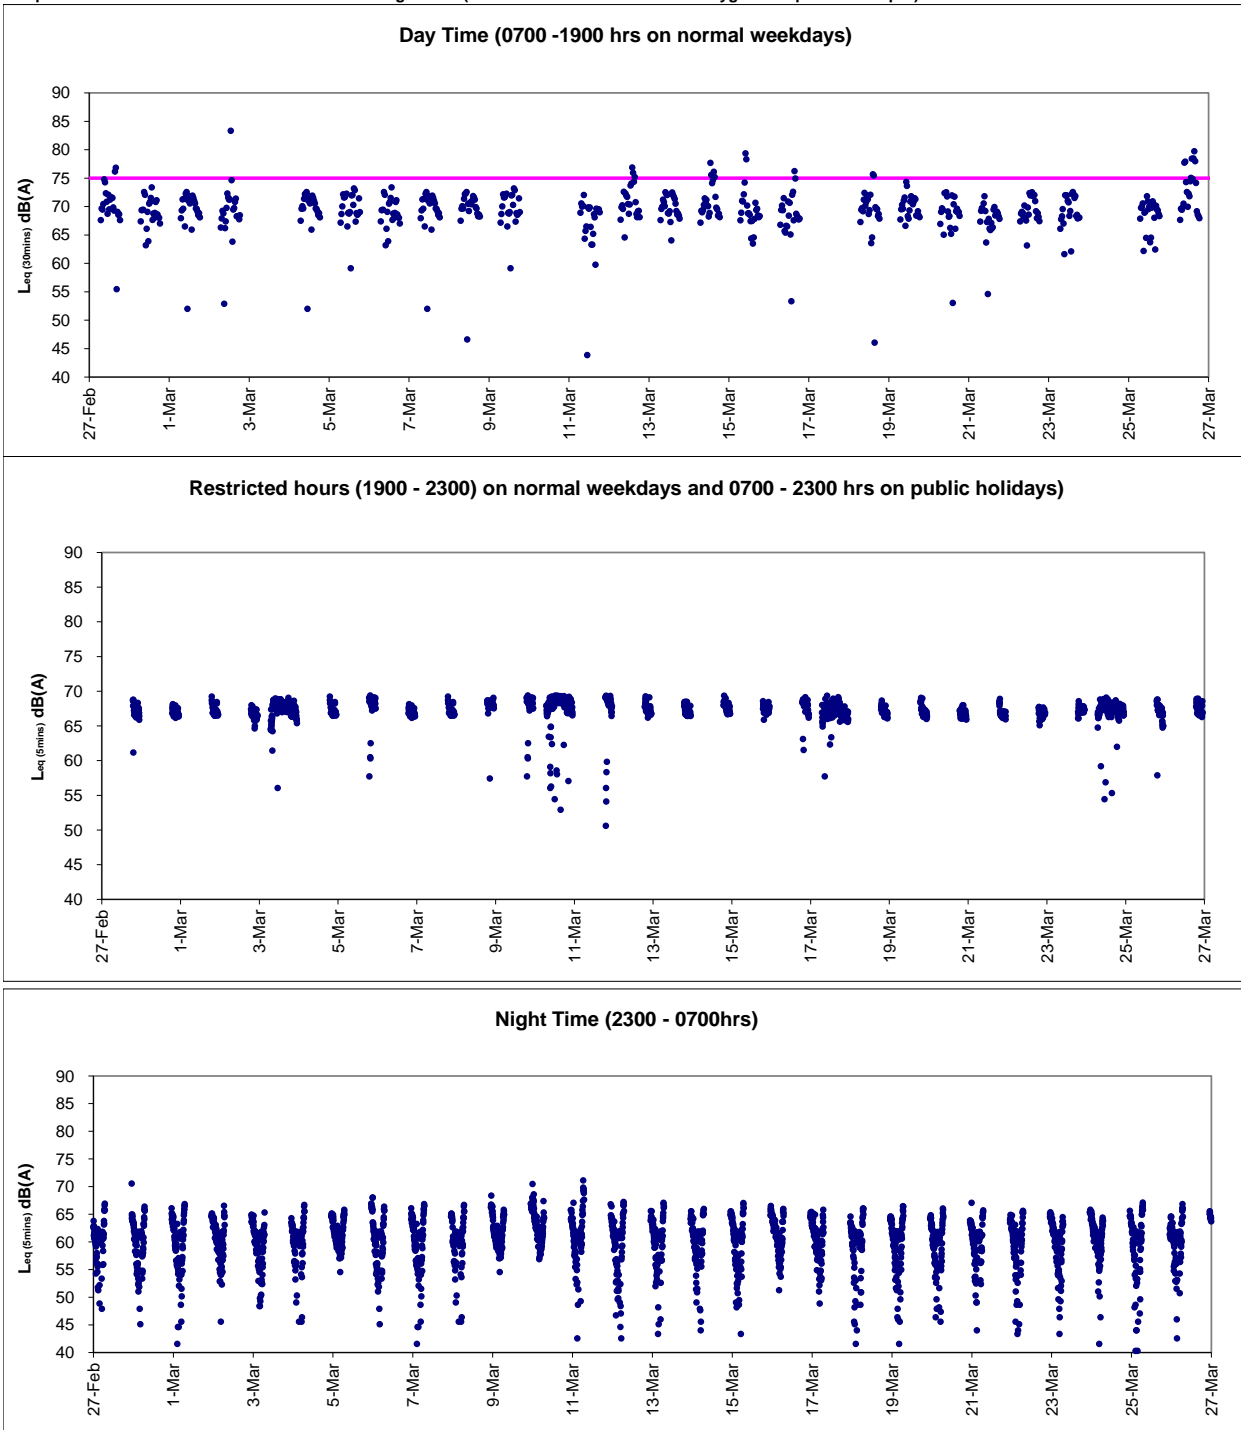

Graphic Presentation of Real Time Noise Monitoring Result (RTN1-Food and Environmental Hygiene Department Depot)

Graphic Presentation of Real Time Noise Monitoring Result (RTN1-Food and Environmental Hygiene Department Depot)

Graphic Presentation of Real Time Noise Monitoring Result (RTN1-Food and Environmental Hygiene Department Depot)

Graphic Presentation of Real Time Noise Monitoring Result (RTN2a- Hong Kong Electric Centre)

Graphic Presentation of Real Time Noise Monitoring Result (RTN2a- Hong Kong Electric Centre)

Graphic Presentation of Real Time Noise Monitoring Result (RTN2a- Hong Kong Electric Centre)

Graphic Presentation of Real Time Noise Monitoring Result (RTN3-Yu Lee Mo Fan Memorial School)