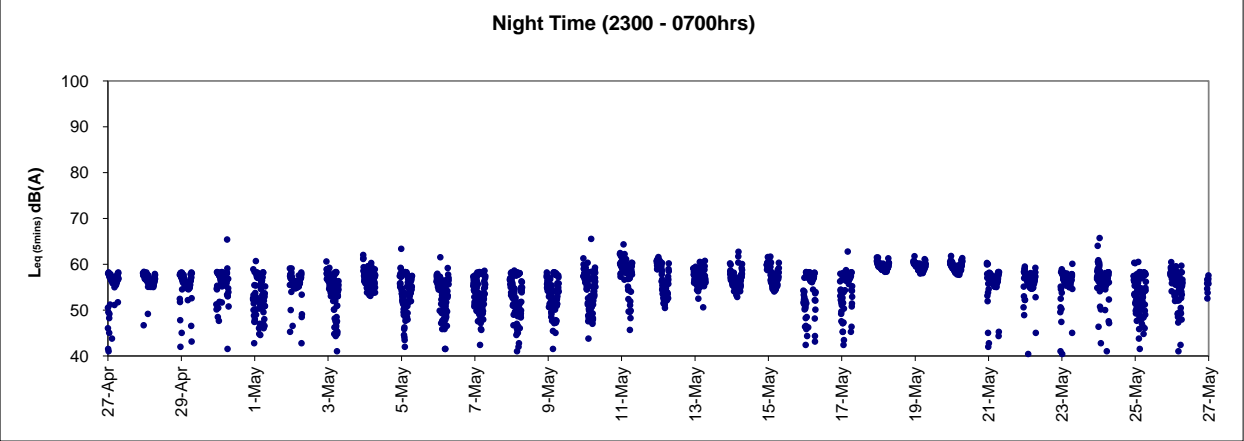

Graphic Presentation of Real Time Noise Monitoring Result (RTN2a- Hong Kong Electric Centre)