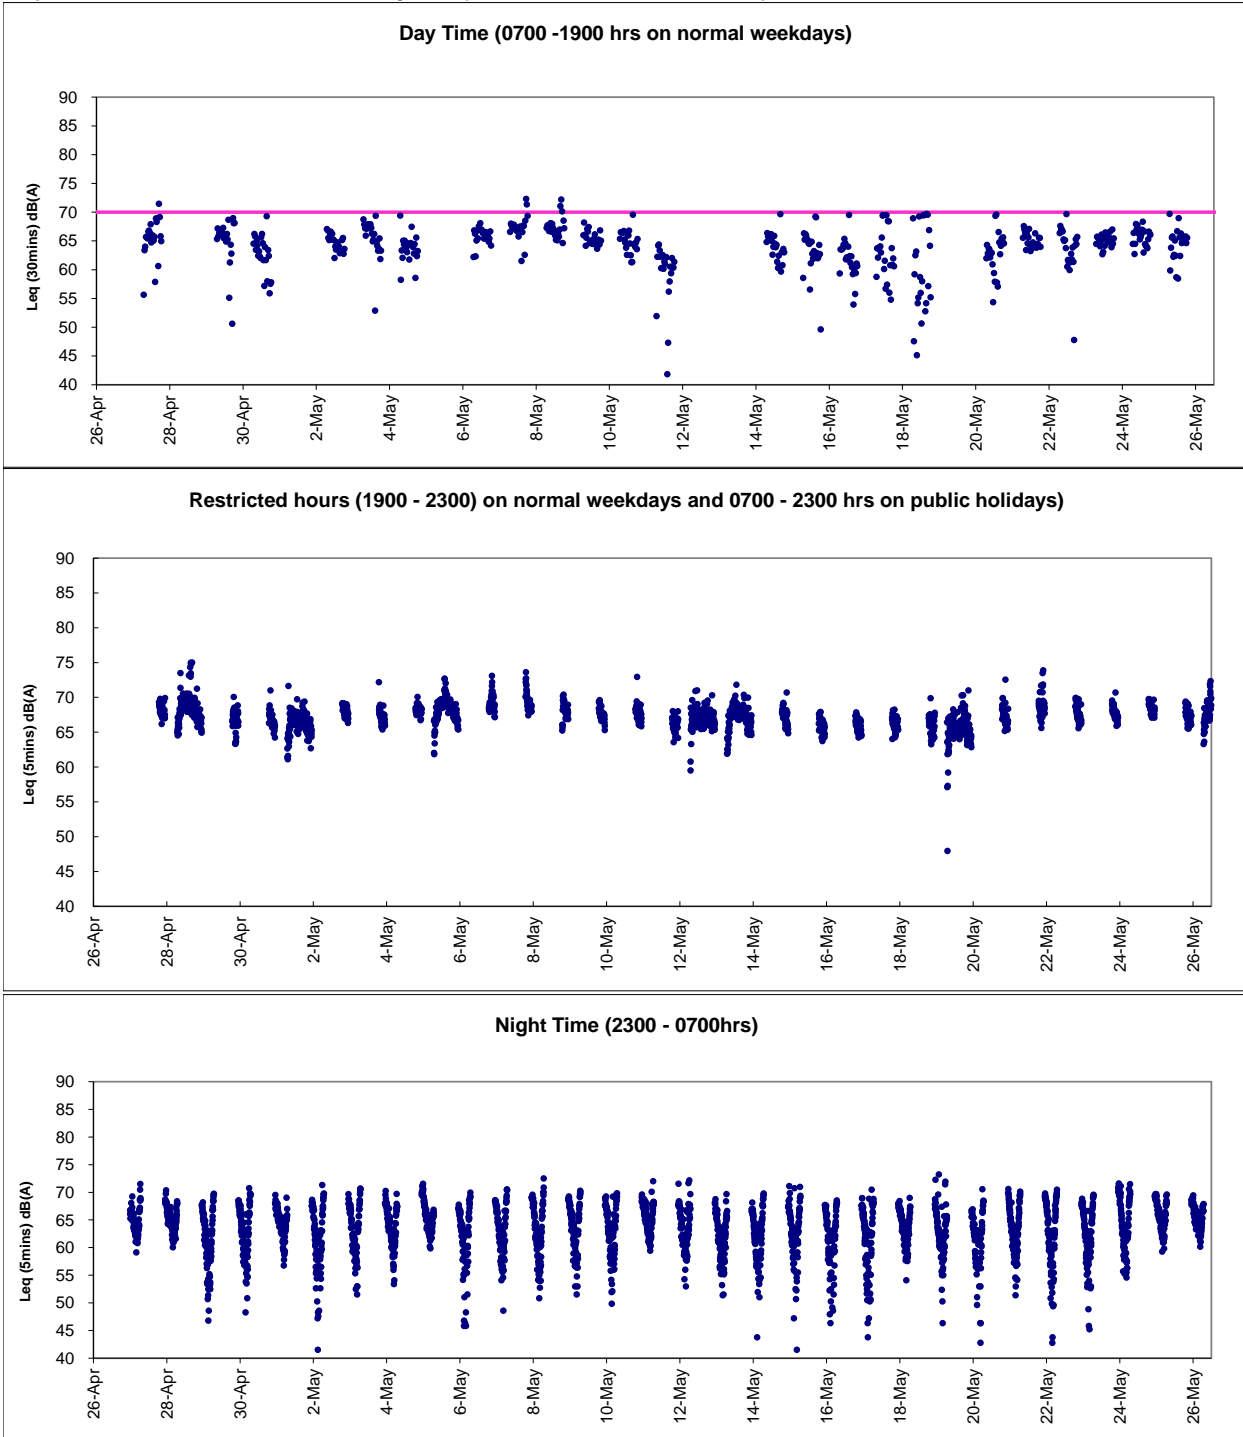

Graphic Presentation of Real Time Noise Monitoring Result (RTN3-Yu Lee Mo Fan Memorial School)