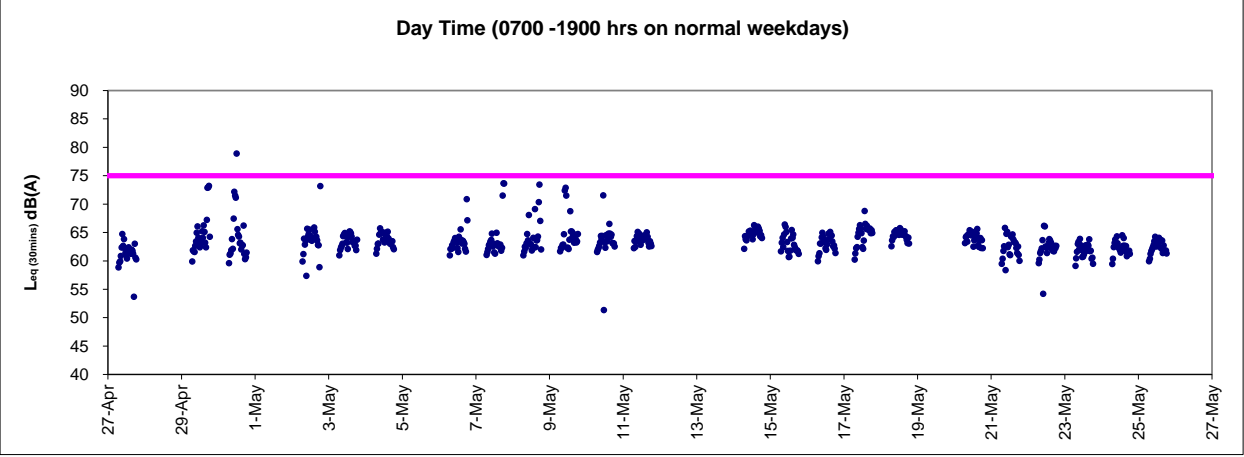

Graphic Presentation of Real Time Noise Monitoring Result (RTN2a- Hong Kong Electric Centre)