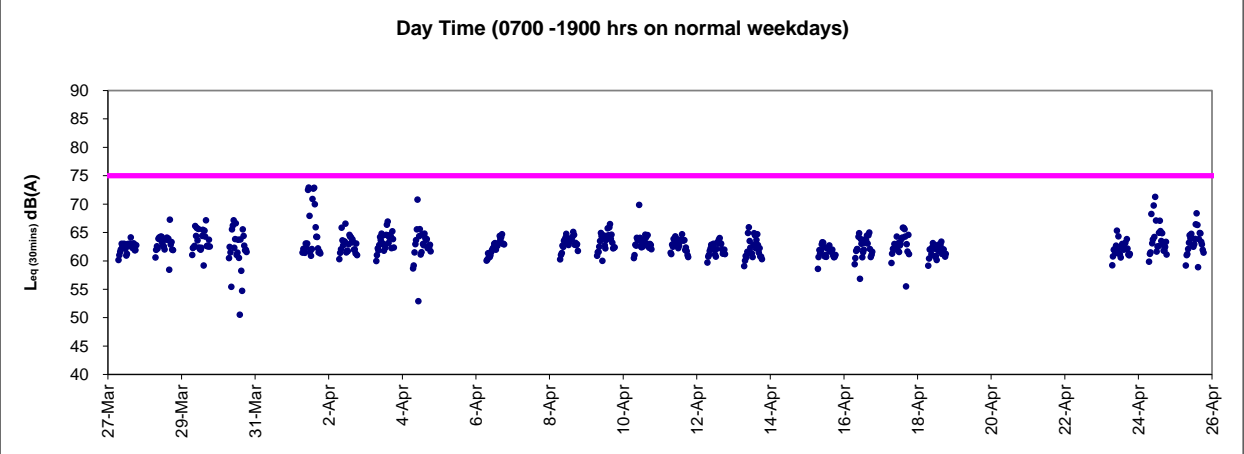

Graphic Presentation of Real Time Noise Monitoring Result (RTN2a- Hong Kong Electric Centre)