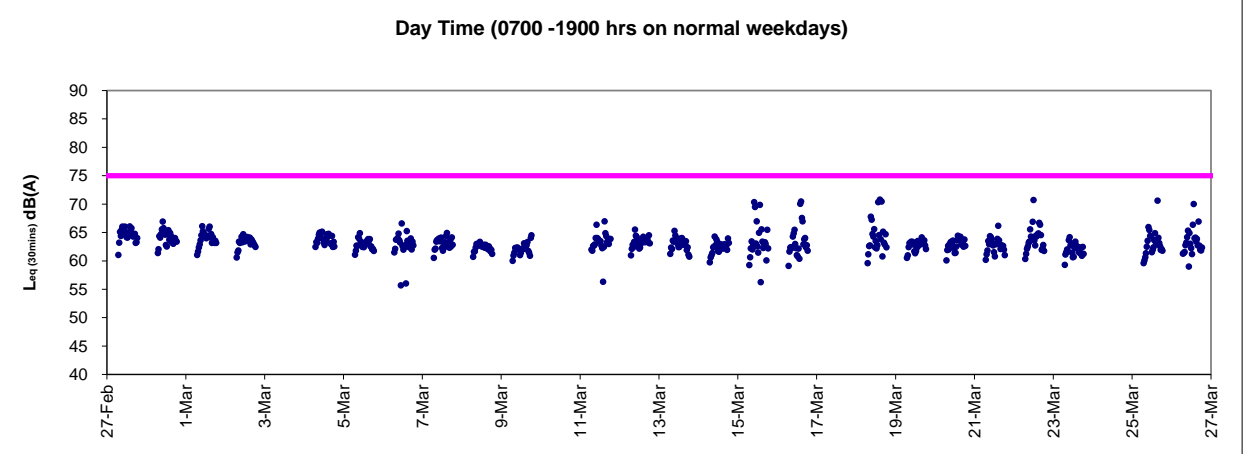

Graphic Presentation of Real Time Noise Monitoring Result (RTN1-Food and Environmental Hygiene Department Depot)

Graphic Presentation of Real Time Noise Monitoring Result (RTN1-Food and Environmental Hygiene Department Depot)

Graphic Presentation of Real Time Noise Monitoring Result (RTN1-Food and Environmental Hygiene Department Depot)

Graphic Presentation of Real Time Noise Monitoring Result (RTN2a- Hong Kong Electric Centre)