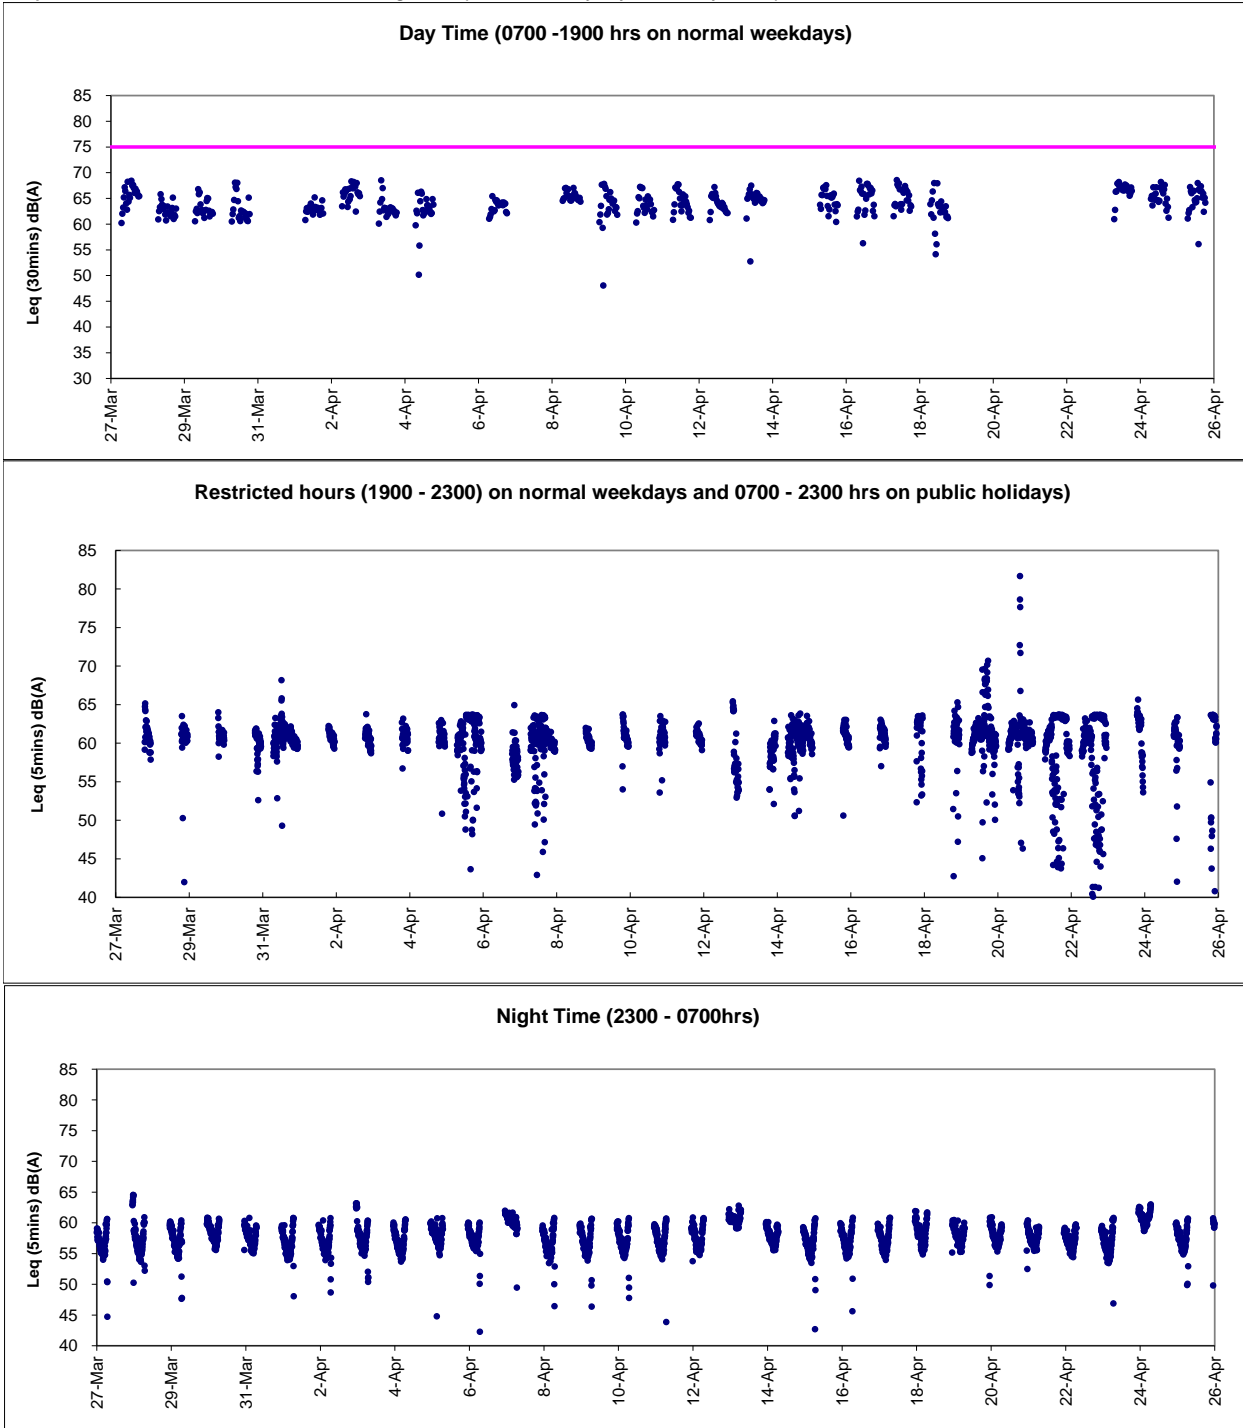

Graphic Presentation of Real Time Noise Monitoring Result (RTN1-Food and Environmental Hygiene Department Depot)

Graphic Presentation of Real Time Noise Monitoring Result (RTN2a- Hong Kong Electric Centre)

Graphic Presentation of Real Time Noise Monitoring Result (RTN2a- Hong Kong Electric Centre)

Graphic Presentation of Real Time Noise Monitoring Result (RTN2a- Hong Kong Electric Centre)

Graphic Presentation of Real Time Noise Monitoring Result (RTN3-Yu Lee Mo Fan Memorial School)

Graphic Presentation of Real Time Noise Monitoring Result (RTN3-Yu Lee Mo Fan Memorial School)

Graphic Presentation of Real Time Noise Monitoring Result (RTN3-Yu Lee Mo Fan Memorial School)

Graphic Presentation of Real Time Noise Monitoring Result (RTN4-Causeway Bay Community Centre)

Graphic Presentation of Real Time Noise Monitoring Result (RTN4-Causeway Bay Community Centre)

Graphic Presentation of Real Time Noise Monitoring Result (RTN4-Causeway Bay Community Centre)