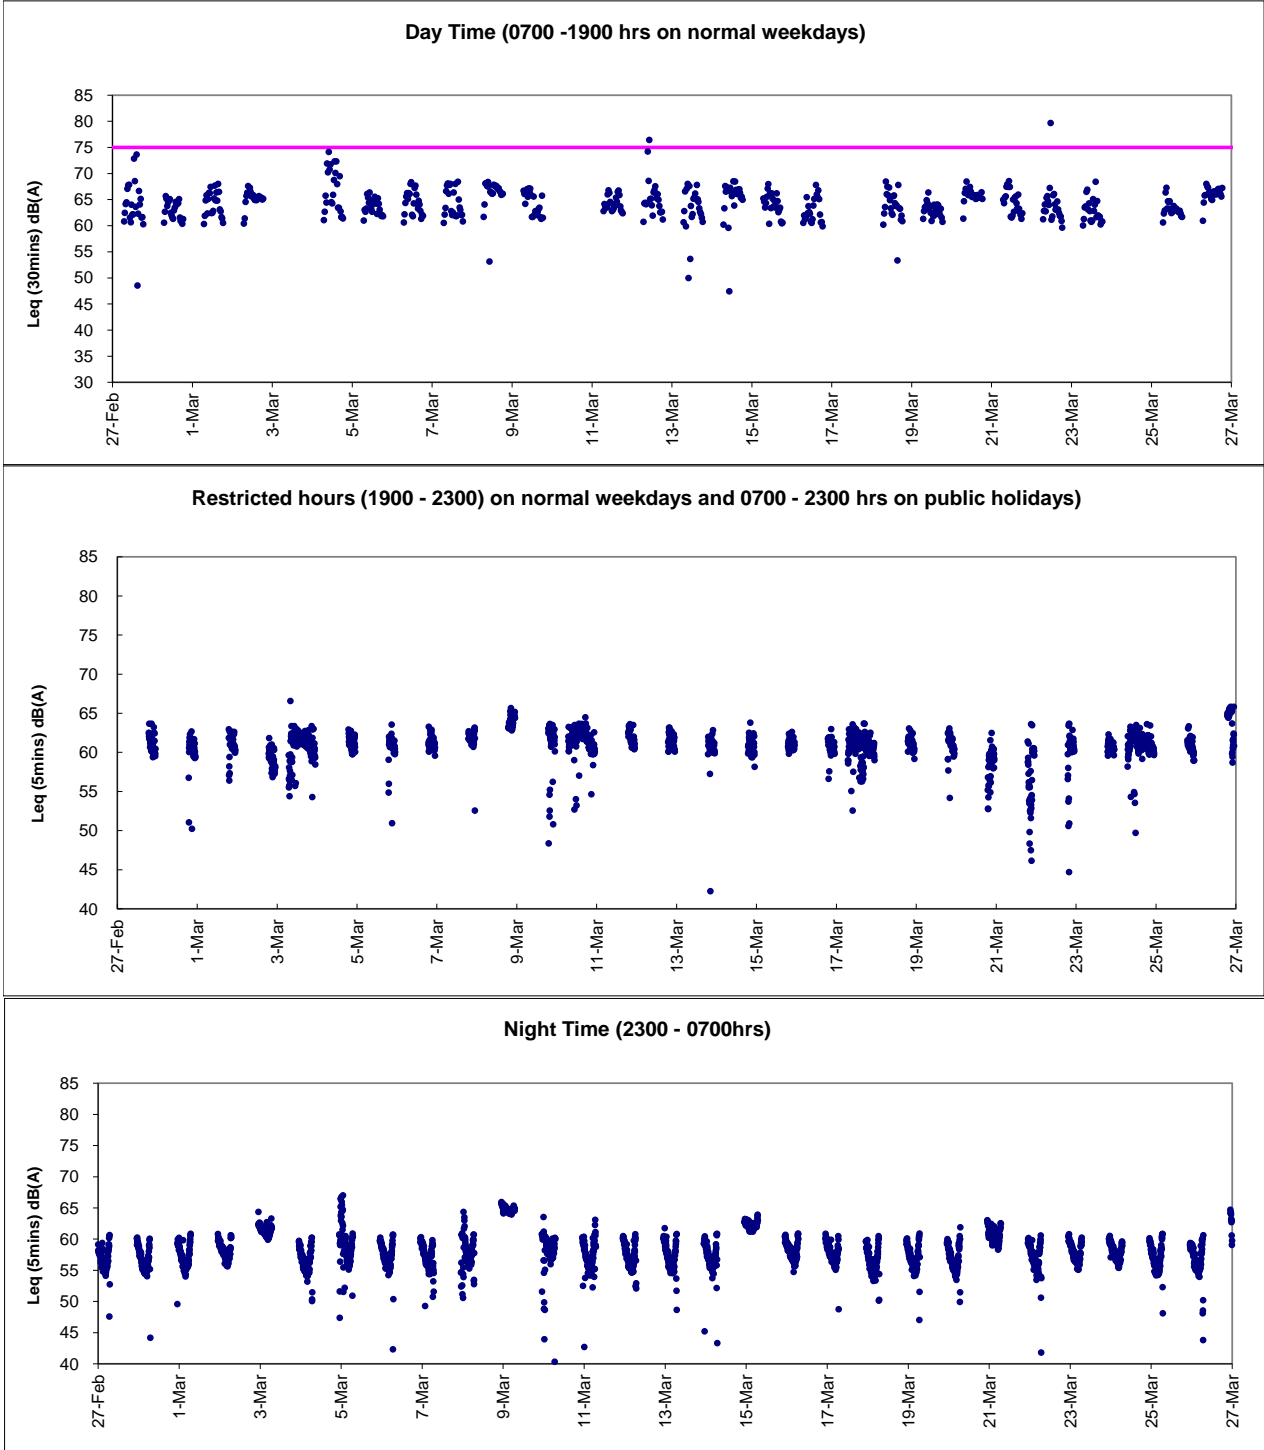

Graphic Presentation of Real Time Noise Monitoring Result (RTN1-Food and Environmental Hygiene Department Depot)

Graphic Presentation of Real Time Noise Monitoring Result (RTN2a- Hong Kong Electric Centre)

Graphic Presentation of Real Time Noise Monitoring Result (RTN2a- Hong Kong Electric Centre)

Graphic Presentation of Real Time Noise Monitoring Result (RTN2a- Hong Kong Electric Centre)

Graphic Presentation of Real Time Noise Monitoring Result (RTN3-Yu Lee Mo Fan Memorial School)

Graphic Presentation of Real Time Noise Monitoring Result (RTN3-Yu Lee Mo Fan Memorial School)

Graphic Presentation of Real Time Noise Monitoring Result (RTN3-Yu Lee Mo Fan Memorial School)

Graphic Presentation of Real Time Noise Monitoring Result (RTN4-Causeway Bay Community Centre)

Graphic Presentation of Real Time Noise Monitoring Result (RTN4-Causeway Bay Community Centre)

Graphic Presentation of Real Time Noise Monitoring Result (RTN4-Causeway Bay Community Centre)