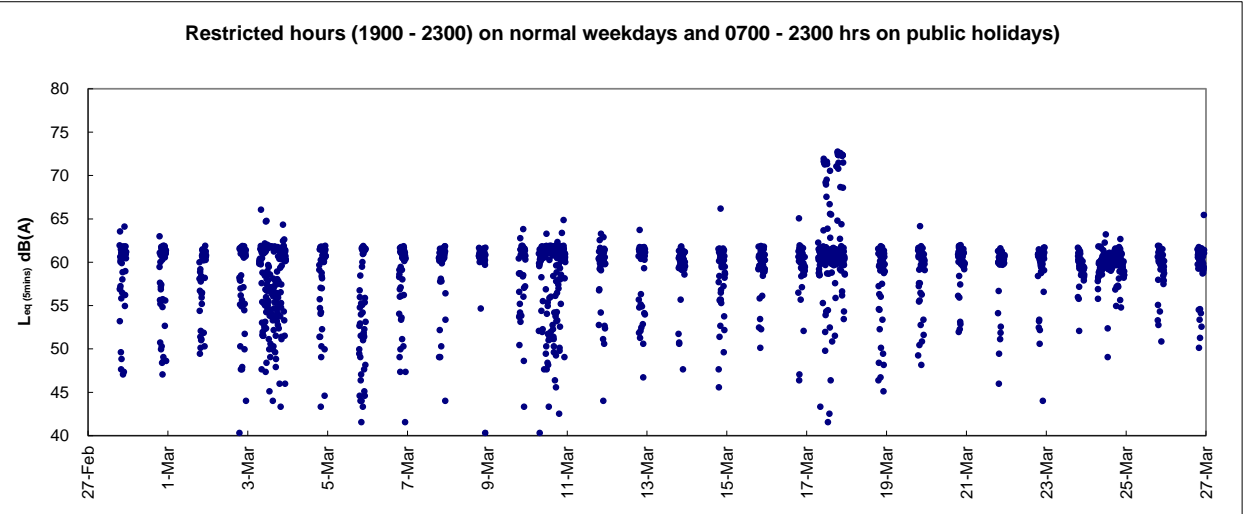

Graphic Presentation of Real Time Noise Monitoring Result (RTN1-Food and Environmental Hygiene Department Depot)

Graphic Presentation of Real Time Noise Monitoring Result (RTN1-Food and Environmental Hygiene Department Depot)

Graphic Presentation of Real Time Noise Monitoring Result (RTN1-Food and Environmental Hygiene Department Depot)

Graphic Presentation of Real Time Noise Monitoring Result (RTN2a- Hong Kong Electric Centre)