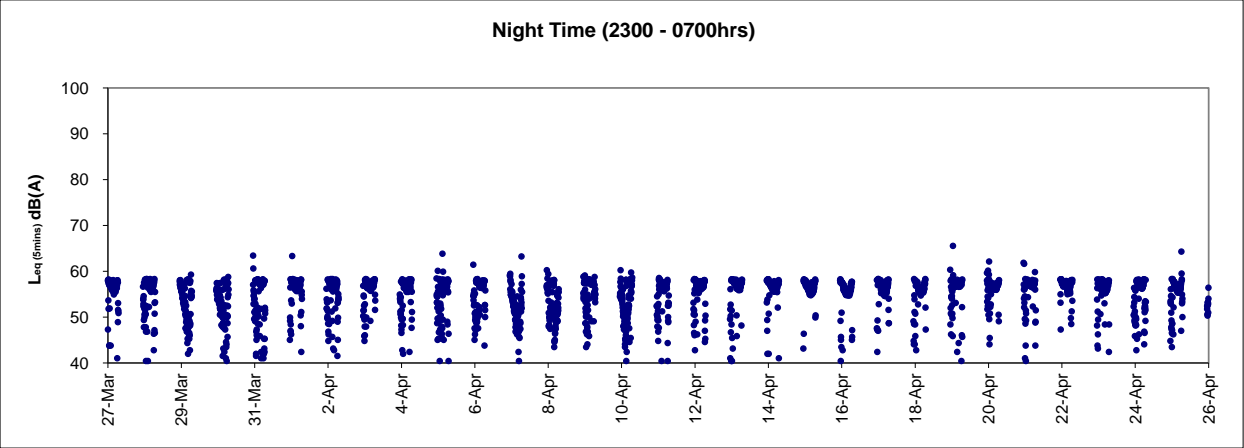

Graphic Presentation of Real Time Noise Monitoring Result (RTN2a- Hong Kong Electric Centre)