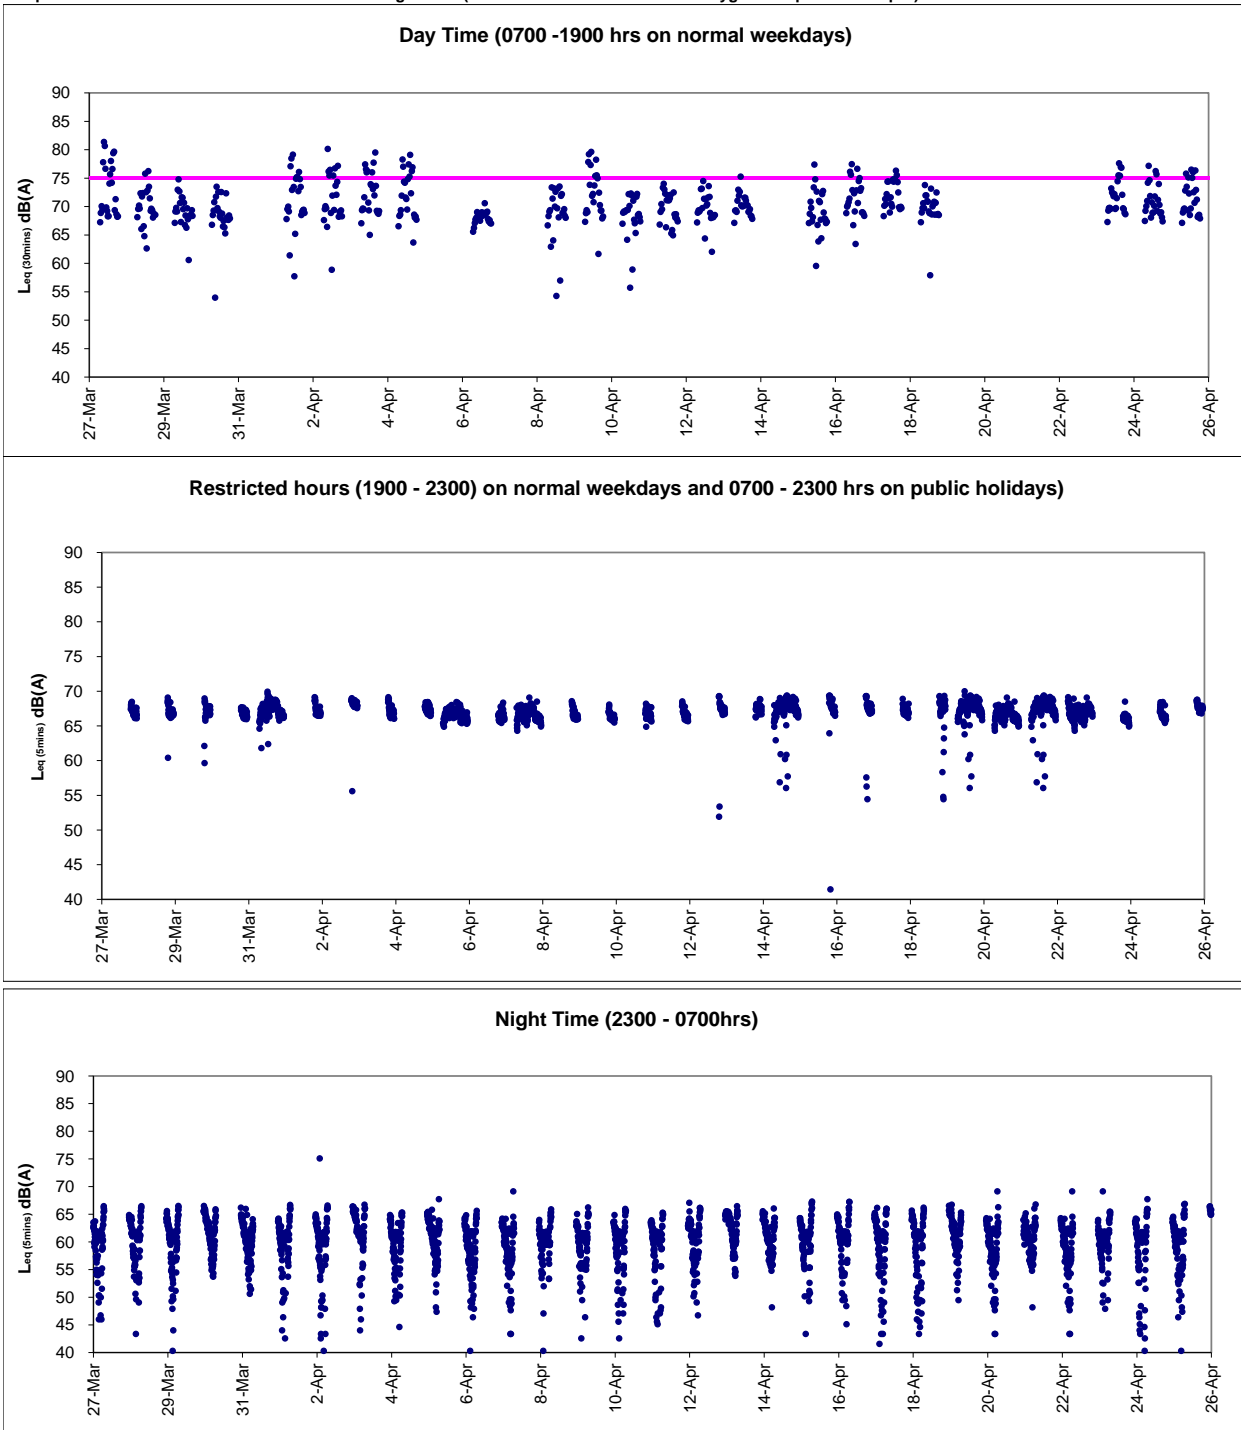

Graphic Presentation of Real Time Noise Monitoring Result (RTN1-Food and Environmental Hygiene Department Depot)

Graphic Presentation of Real Time Noise Monitoring Result (RTN1-Food and Environmental Hygiene Department Depot)

Graphic Presentation of Real Time Noise Monitoring Result (RTN1-Food and Environmental Hygiene Department Depot)

Graphic Presentation of Real Time Noise Monitoring Result (RTN2a- Hong Kong Electric Centre)

Graphic Presentation of Real Time Noise Monitoring Result (RTN2a- Hong Kong Electric Centre)

Graphic Presentation of Real Time Noise Monitoring Result (RTN2a- Hong Kong Electric Centre)

Graphic Presentation of Real Time Noise Monitoring Result (RTN3-Yu Lee Mo Fan Memorial School)